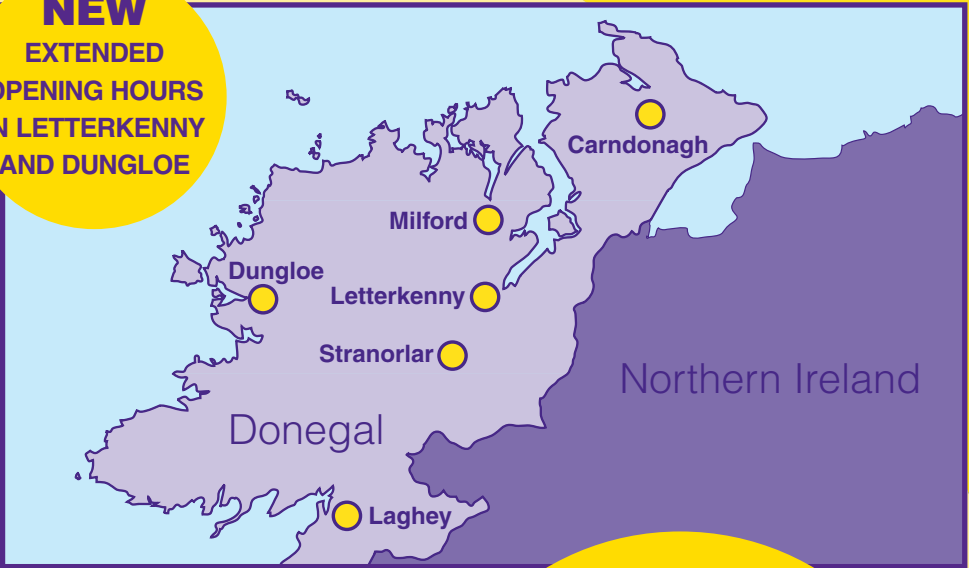

Donegal Recycling Centres

NEW
EXTENDED
OPENING HOURS
IN LETTERKENNY
AND DUNGLOE

Garden Waste
€2 per bag

Household Waste
€5 per bag

Recycling

€1 per bag
€4 per carload
with extensive
FREE area

Leading social enterprise Bryson Recycling is now managing six fully licensed Recycling Centres in County Donegal, located at: Letterkenny, Milford, Stranorlar, Carndonagh, Laghey and Dungloe.