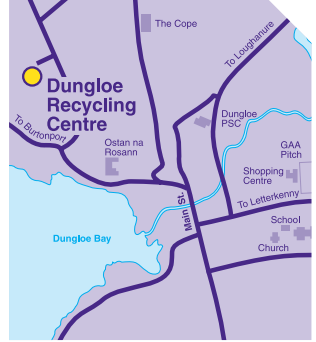

Recycle the right way

Location of sites continued

Carndonagh Recycling Centre

Station Road
Carndonagh
Co. Donegal
F93KV67

T: 086 142 6422

Laghey Recycling Centre

Laghey
Co. Donegal
F94HX09
T: 086 142 6503

Dungloe Recycling Centre